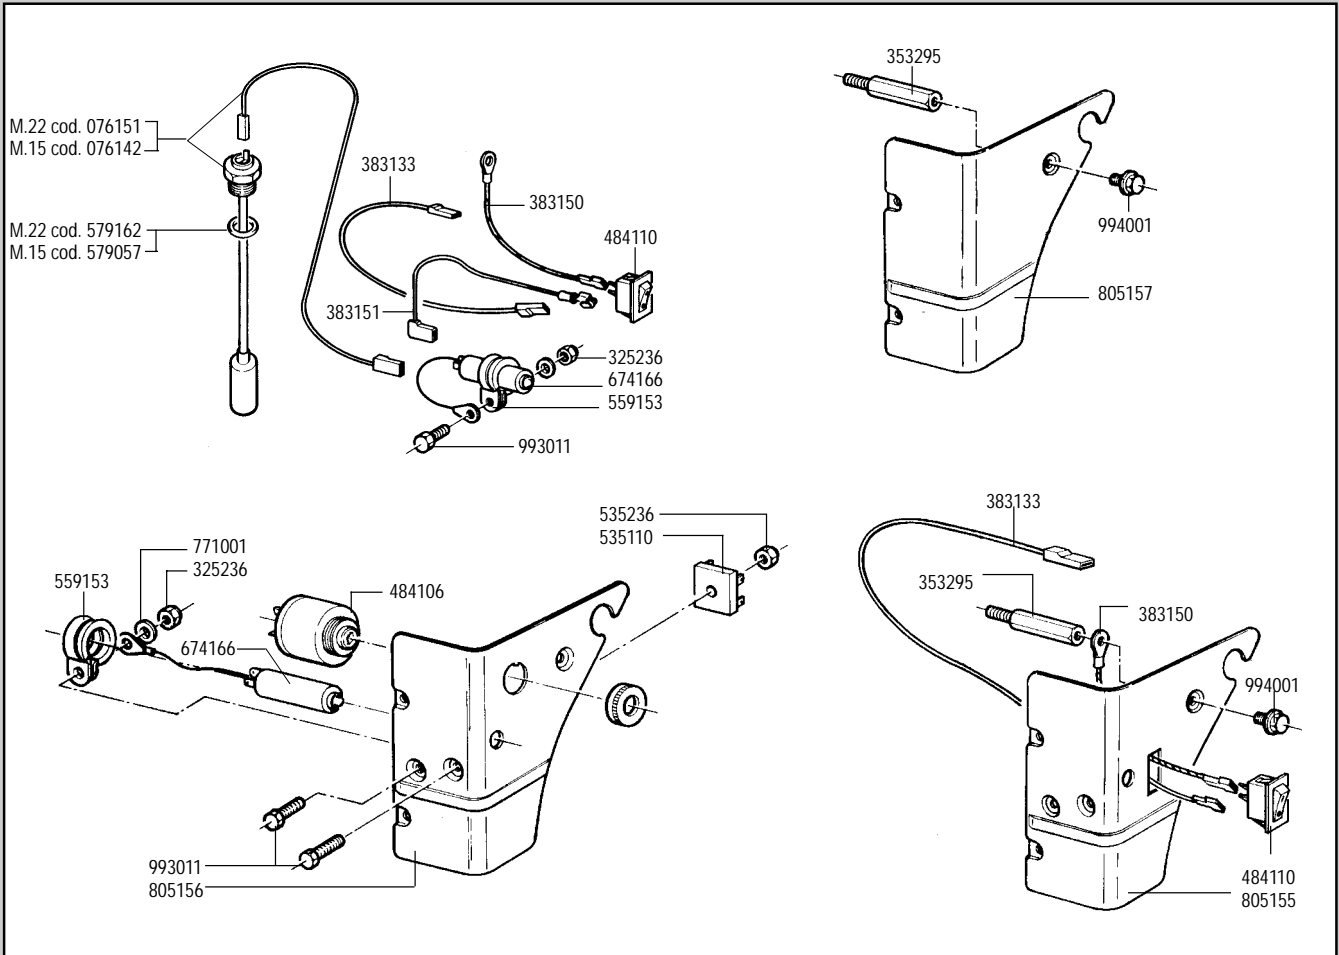

КАТАЛОГ
за резервни части на
двигатели
A220 и A230

ACT 280 - OHC ACT 340 - OHC

cod. -B1276 SHORT BLOCK ACT 280
cod. -B1278 SHORT BLOCK ACT 340

▲ = ACT 280
● = ACT 340

399 = Nero - Black
395 = Giallo -

▲ = ACT 280
● = ACT 340

RICAMBI - SPARE PARTS - ERSATZTEILE - PIECES DETACHEES - REPUESTOS

▲ = ACT 280
● = ACT 340

RICAMBI - SPARE PARTS - ERSATZTEILE - PIECES DETACHEES - REPUESTOS

RICAMBI - SPARE PARTS - ERSATZTEILE - PIECES DETACHEES - REPUESTOS

▲ = ACT 280
● = ACT 340

RICAMBI - SPARE PARTS - ERSATZTEILE - PIECES DETACHEES - REPUESTOS

RICAMBI - SPARE PARTS - ERSATZTEILE - PIECES DETACHEES - REPUESTOS

versione ALPINE
ALPINE version

versione GPL
LPG version