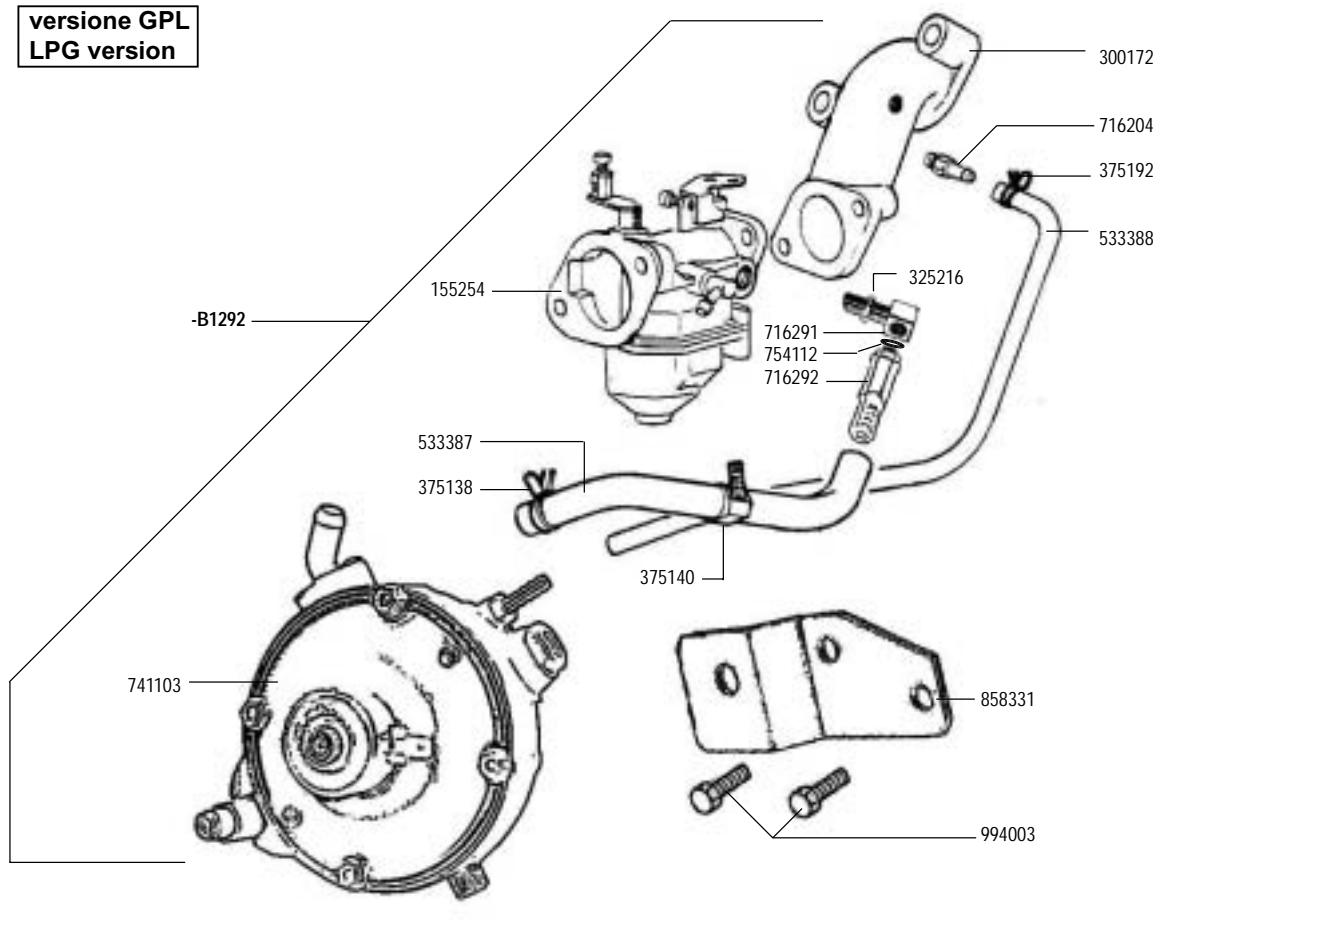

КАТАЛОГ
за резервни части на
двигатели
A220 и A230

ACT 280 - OHC ACT 340 - OHC

cod. -B1276 SHORT BLOCK ACT 280
cod. -B1278 SHORT BLOCK ACT 340

▲ = ACT 280
● = ACT 340

399 = Nero - Black
395 = Giallo -

▲ = ACT 280
● = ACT 340

▲ = ACT 280
● = ACT 340

RICAMBI - SPARE PARTS - ERSATZTEILE - PIECES DETACHEES - REPUESTOS

RICAMBI - SPARE PARTS - ERSATZTEILE - PIECES DETACHEES - REPUESTOS

versione ALPINE
ALPINE version

versione GPL
LPG version