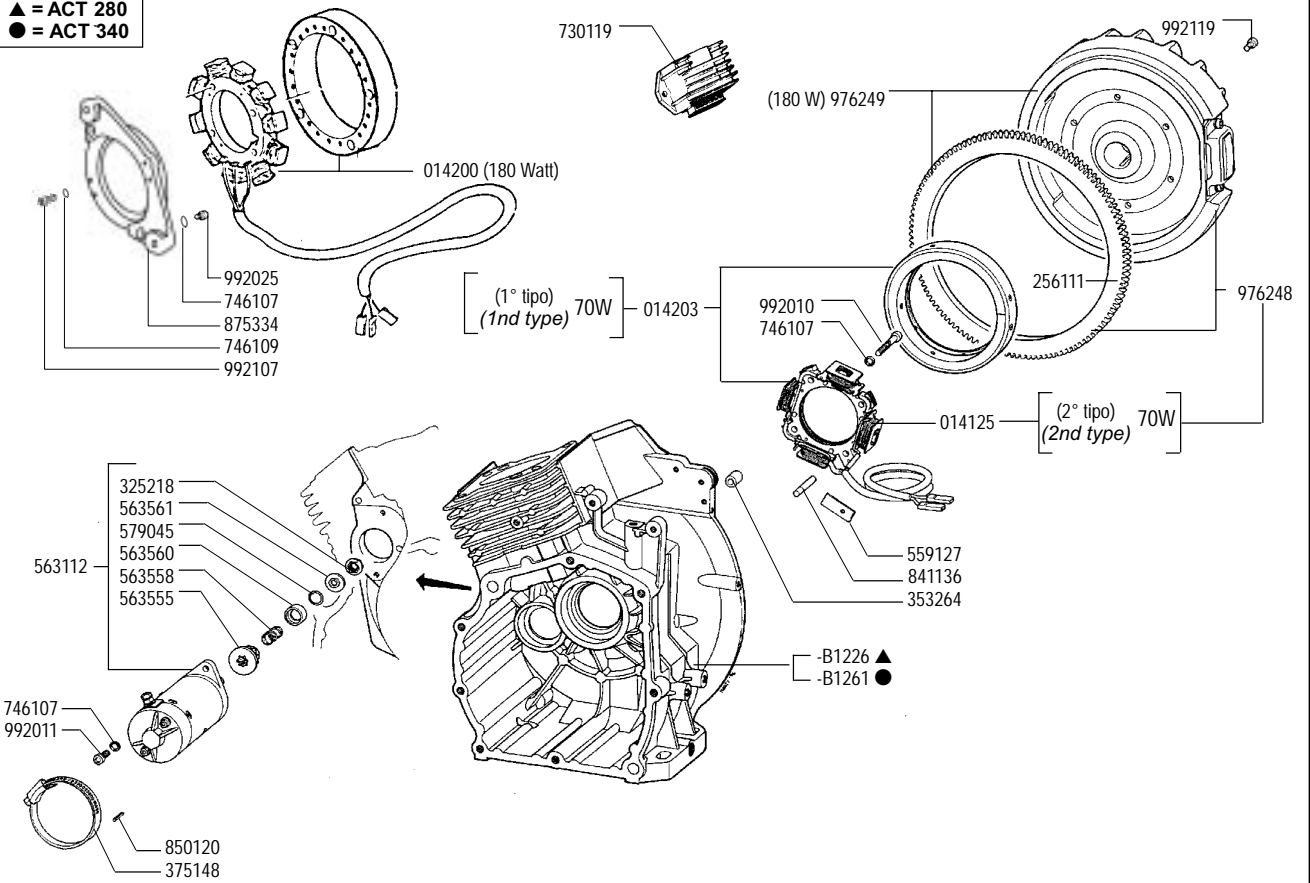

КАТАЛОГ
за резервни части на
двигатели
A220 и A230

ACT 280 - OHC ACT 340 - OHC

cod. -B1276 SHORT BLOCK ACT 280
cod. -B1278 SHORT BLOCK ACT 340

▲ = ACT 280
● = ACT 340

399 = Nero - Black
395 = Giallo -

▲ = ACT 280
● = ACT 340

RICAMBI - SPARE PARTS - ERSATZTEILE - PIECES DETACHEES - REPUESTOS

▲ = ACT 280
● = ACT 340

RICAMBI - SPARE PARTS - ERSATZTEILE - PIECES DETACHEES - REPUESTOS

RICAMBI - SPARE PARTS - ERSATZTEILE - PIECES DETACHEES - REPUESTOS

▲ = ACT 280
● = ACT 340

RICAMBI - SPARE PARTS - ERSATZTEILE - PIECES DETACHEES - REPUESTOS

RICAMBI - SPARE PARTS - ERSATZTEILE - PIECES DETACHEES - REPUESTOS

versione ALPINE
ALPINE version

versione GPL
LPG version