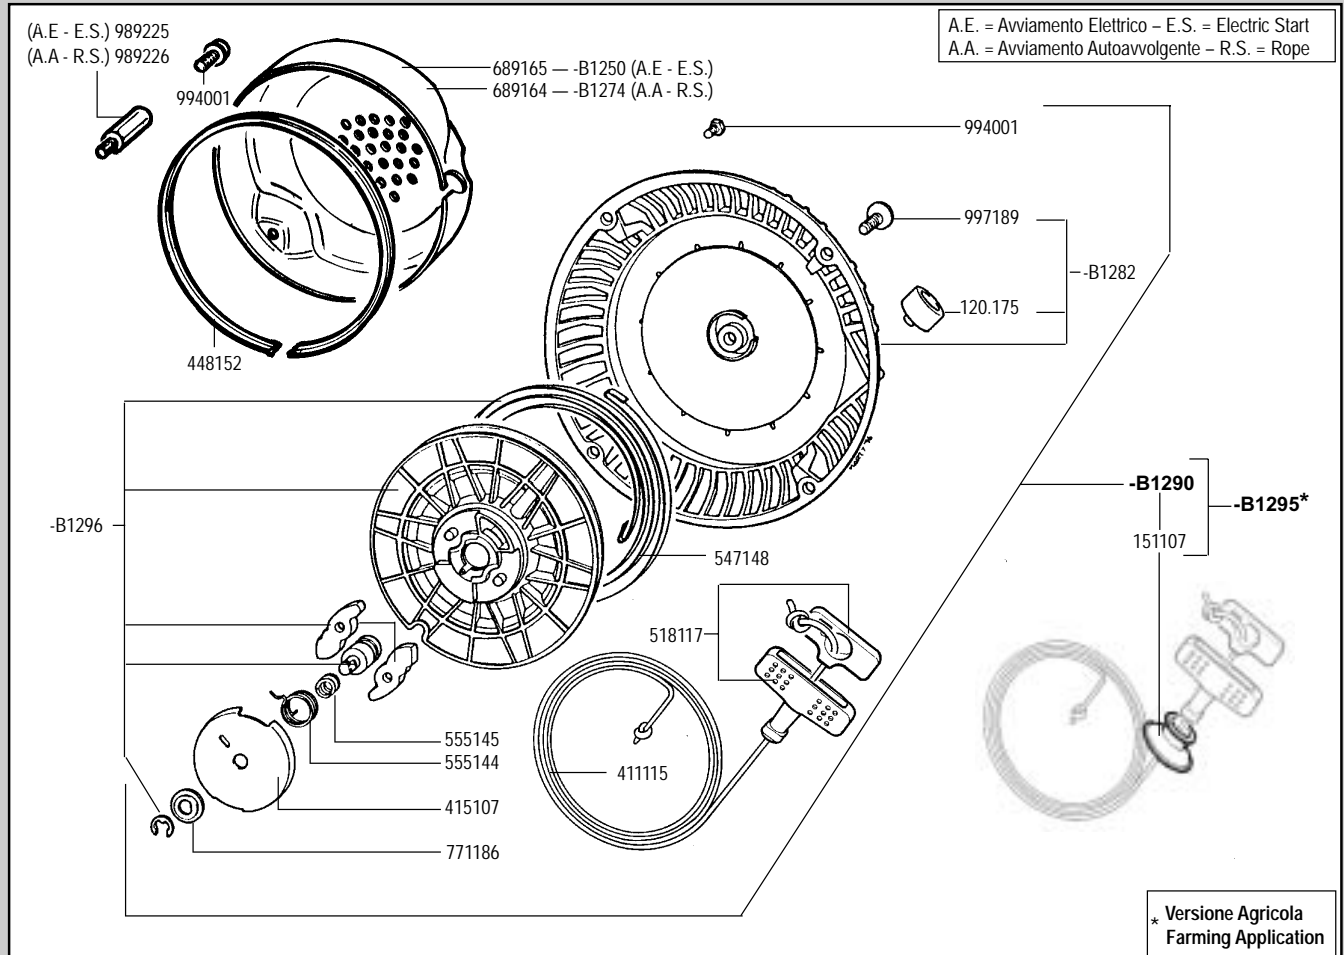

КАТАЛОГ
за резервни части на
двигатели
A220 и A230

ACT 280 - OHC ACT 340 - OHC

cod. -B1276 SHORT BLOCK ACT 280
cod. -B1278 SHORT BLOCK ACT 340

▲ = ACT 280
● = ACT 340

399 = Nero - Black
395 = Giallo -

▲ = ACT 280
● = ACT 340

RICAMBI - SPARE PARTS - ERSATZTEILE - PIECES DETACHEES - REPUESTOS

▲ = ACT 280
● = ACT 340

RICAMBI - SPARE PARTS - ERSATZTEILE - PIECES DETACHEES - REPUESTOS

RICAMBI - SPARE PARTS - ERSATZTEILE - PIECES DETACHEES - REPUESTOS

▲ = ACT 280
● = ACT 340

RICAMBI - SPARE PARTS - ERSATZTEILE - PIECES DETACHEES - REPUESTOS

RICAMBI - SPARE PARTS - ERSATZTEILE - PIECES DETACHEES - REPUESTOS

versione ALPINE
ALPINE version

versione GPL
LPG version