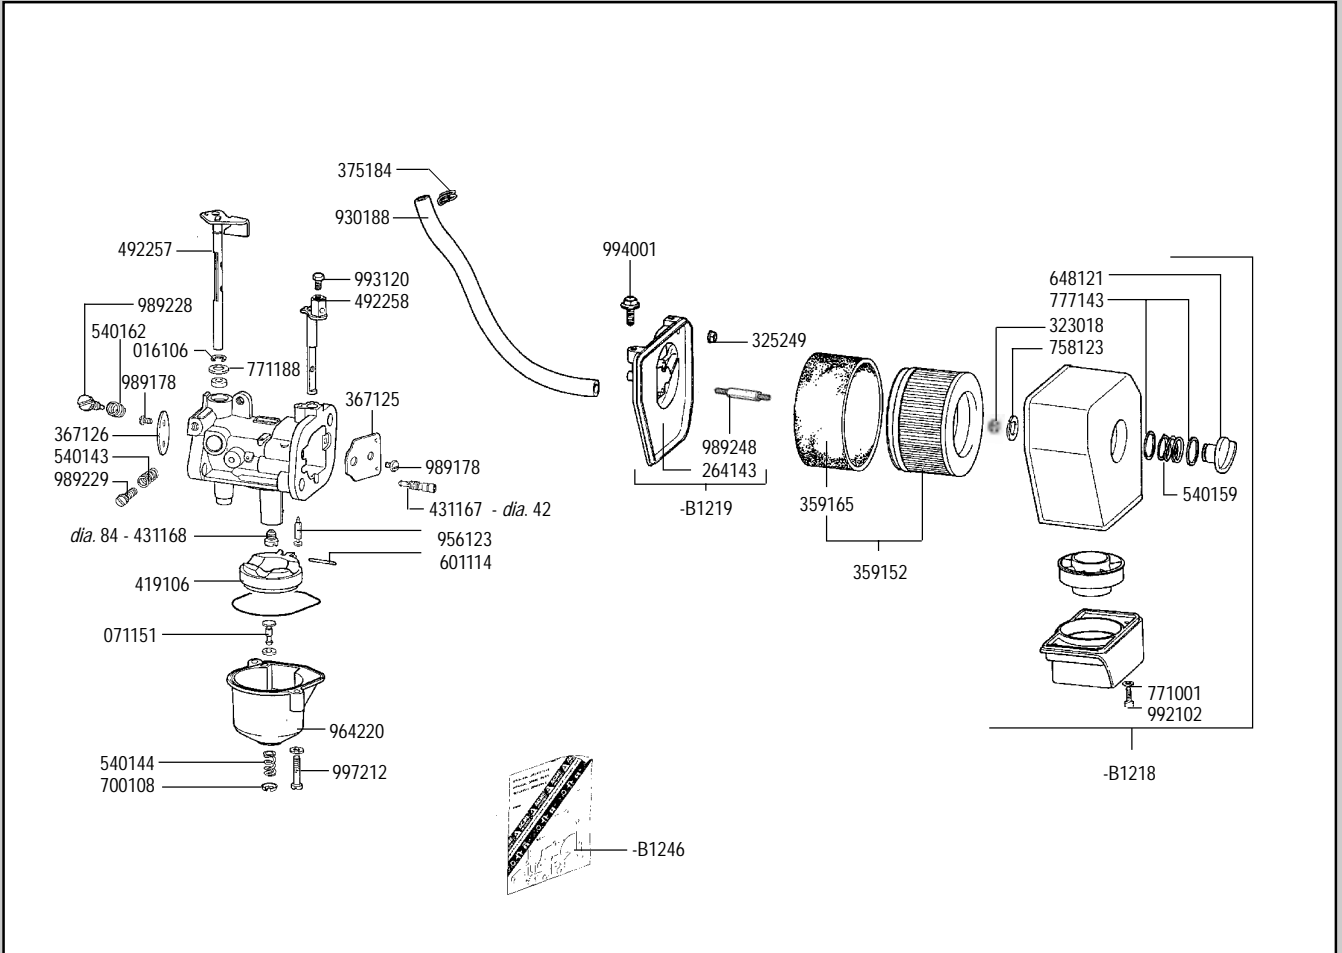

КАТАЛОГ
за резервни части на
двигатели
A220 и A230

ACT 280 - OHC ACT 340 - OHC

cod. -B1276 SHORT BLOCK ACT 280
cod. -B1278 SHORT BLOCK ACT 340

▲ = ACT 280
● = ACT 340

399 = Nero - Black
395 = Giallo -

▲ = ACT 280
● = ACT 340

RICAMBI - SPARE PARTS - ERSATZTEILE - PIECES DETACHEES - REPUESTOS

▲ = ACT 280
● = ACT 340

RICAMBI - SPARE PARTS - ERSATZTEILE - PIECES DETACHEES - REPUESTOS

RICAMBI - SPARE PARTS - ERSATZTEILE - PIECES DETACHEES - REPUESTOS

▲ = ACT 280
● = ACT 340

RICAMBI - SPARE PARTS - ERSATZTEILE - PIECES DETACHEES - REPUESTOS

RICAMBI - SPARE PARTS - ERSATZTEILE - PIECES DETACHEES - REPUESTOS

versione ALPINE
ALPINE version

versione GPL
LPG version