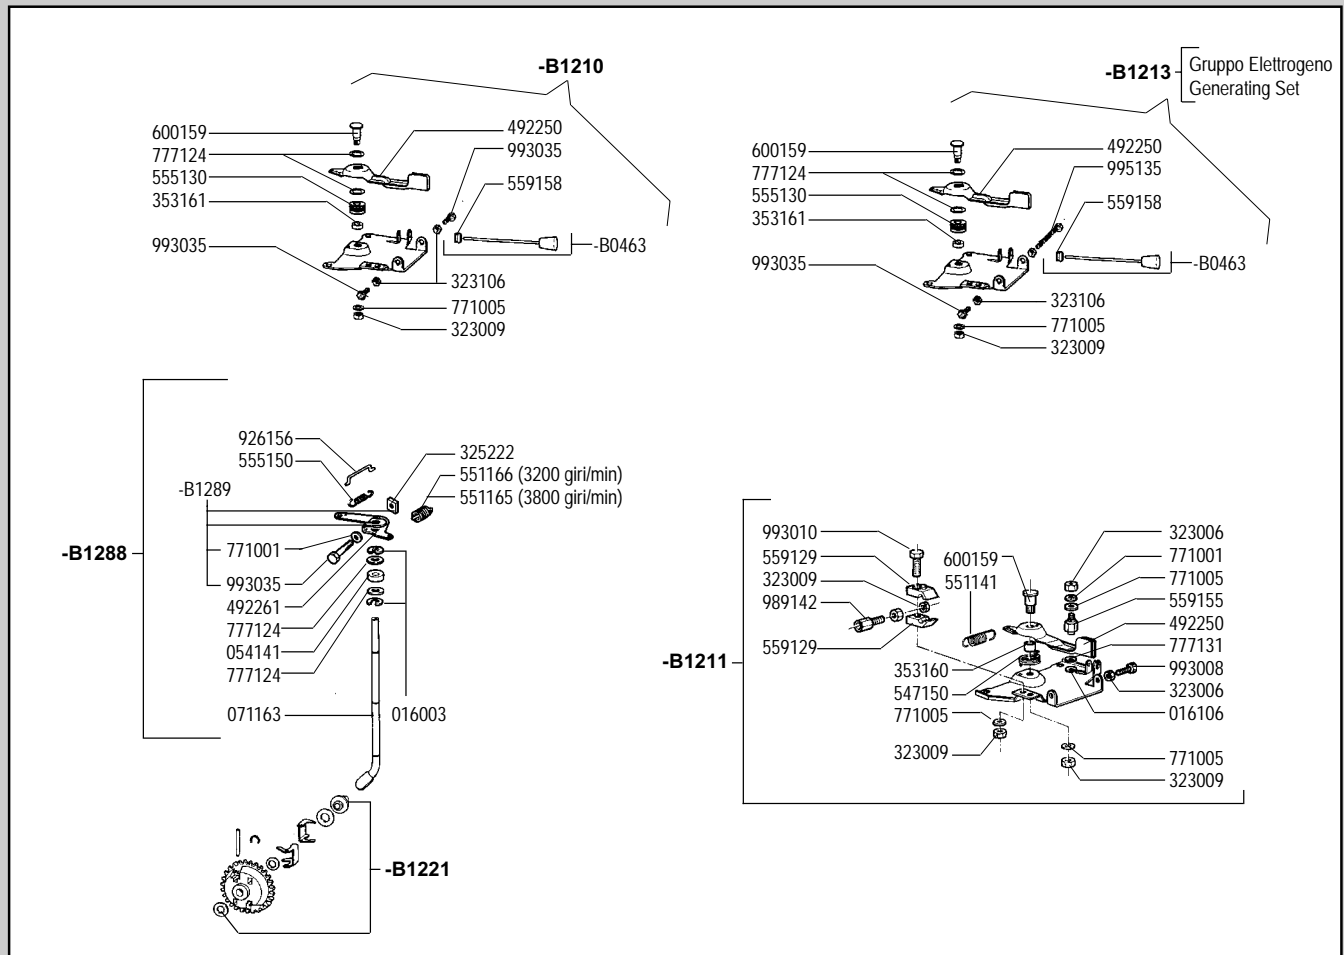

КАТАЛОГ
за резервни части на
двигатели
A220 и A230

ACT 280 - OHC ACT 340 - OHC

cod. -B1276 SHORT BLOCK ACT 280
cod. -B1278 SHORT BLOCK ACT 340

▲ = ACT 280
● = ACT 340

399 = Nero - Black
395 = Giallo -

▲ = ACT 280
● = ACT 340

RICAMBI - SPARE PARTS - ERSATZTEILE - PIECES DETACHEES - REPUESTOS

▲ = ACT 280
● = ACT 340

RICAMBI - SPARE PARTS - ERSATZTEILE - PIECES DETACHEES - REPUESTOS

RICAMBI - SPARE PARTS - ERSATZTEILE - PIECES DETACHEES - REPUESTOS

▲ = ACT 280
● = ACT 340

RICAMBI - SPARE PARTS - ERSATZTEILE - PIECES DETACHEES - REPUESTOS

RICAMBI - SPARE PARTS - ERSATZTEILE - PIECES DETACHEES - REPUESTOS

versione ALPINE
ALPINE version

versione GPL
LPG version