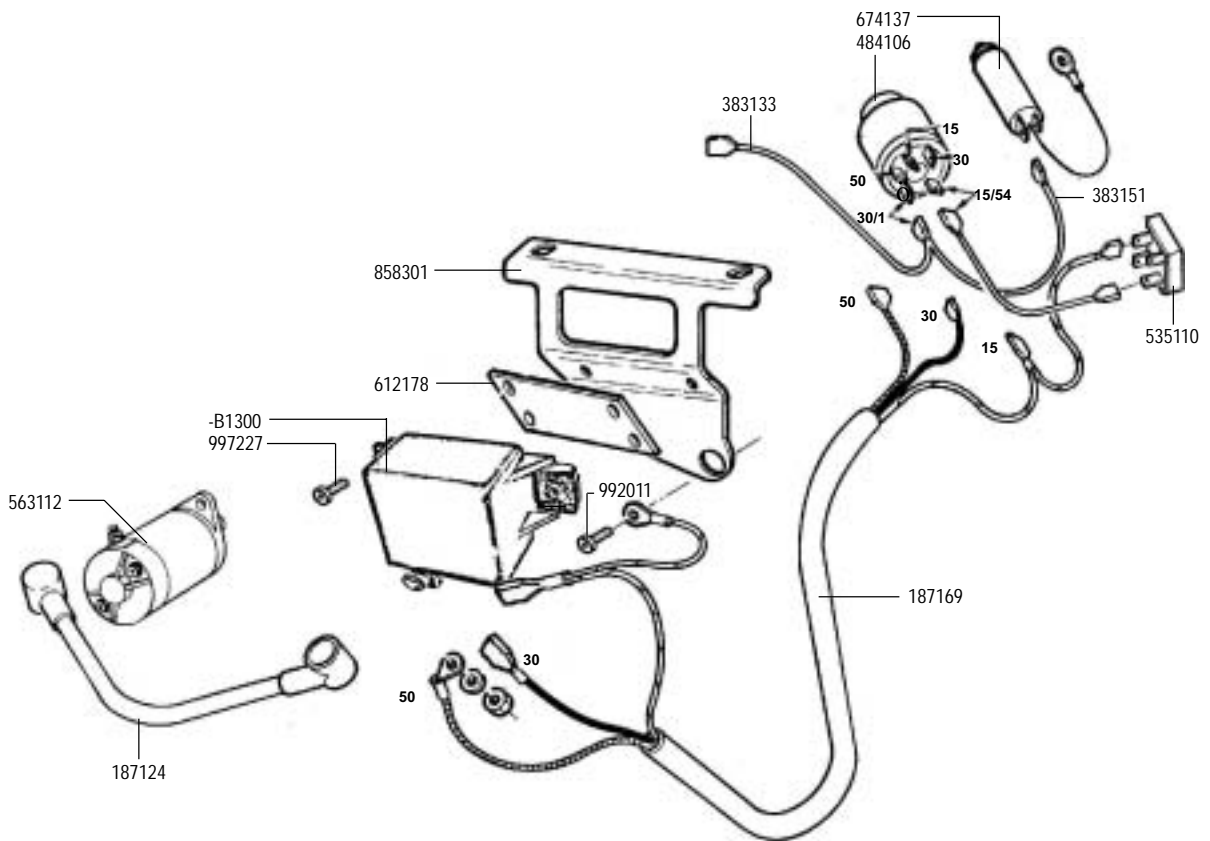

КАТАЛОГ
за резервни части на
двигатели
A220 и A230

ACT 280 - OHC ACT 340 - OHC

cod. -B1276 SHORT BLOCK ACT 280
cod. -B1278 SHORT BLOCK ACT 340

▲ = ACT 280
● = ACT 340

399 = Nero - Black
395 = Giallo -

▲ = ACT 280
● = ACT 340

RICAMBI - SPARE PARTS - ERSATZTEILE - PIECES DETACHEES - REPUESTOS

▲ = ACT 280
● = ACT 340

RICAMBI - SPARE PARTS - ERSATZTEILE - PIECES DETACHEES - REPUESTOS

RICAMBI - SPARE PARTS - ERSATZTEILE - PIECES DETACHEES - REPUESTOS

▲ = ACT 280
● = ACT 340

RICAMBI - SPARE PARTS - ERSATZTEILE - PIECES DETACHEES - REPUESTOS

RICAMBI - SPARE PARTS - ERSATZTEILE - PIECES DETACHEES - REPUESTOS

versione ALPINE
ALPINE version

versione GPL
LPG version