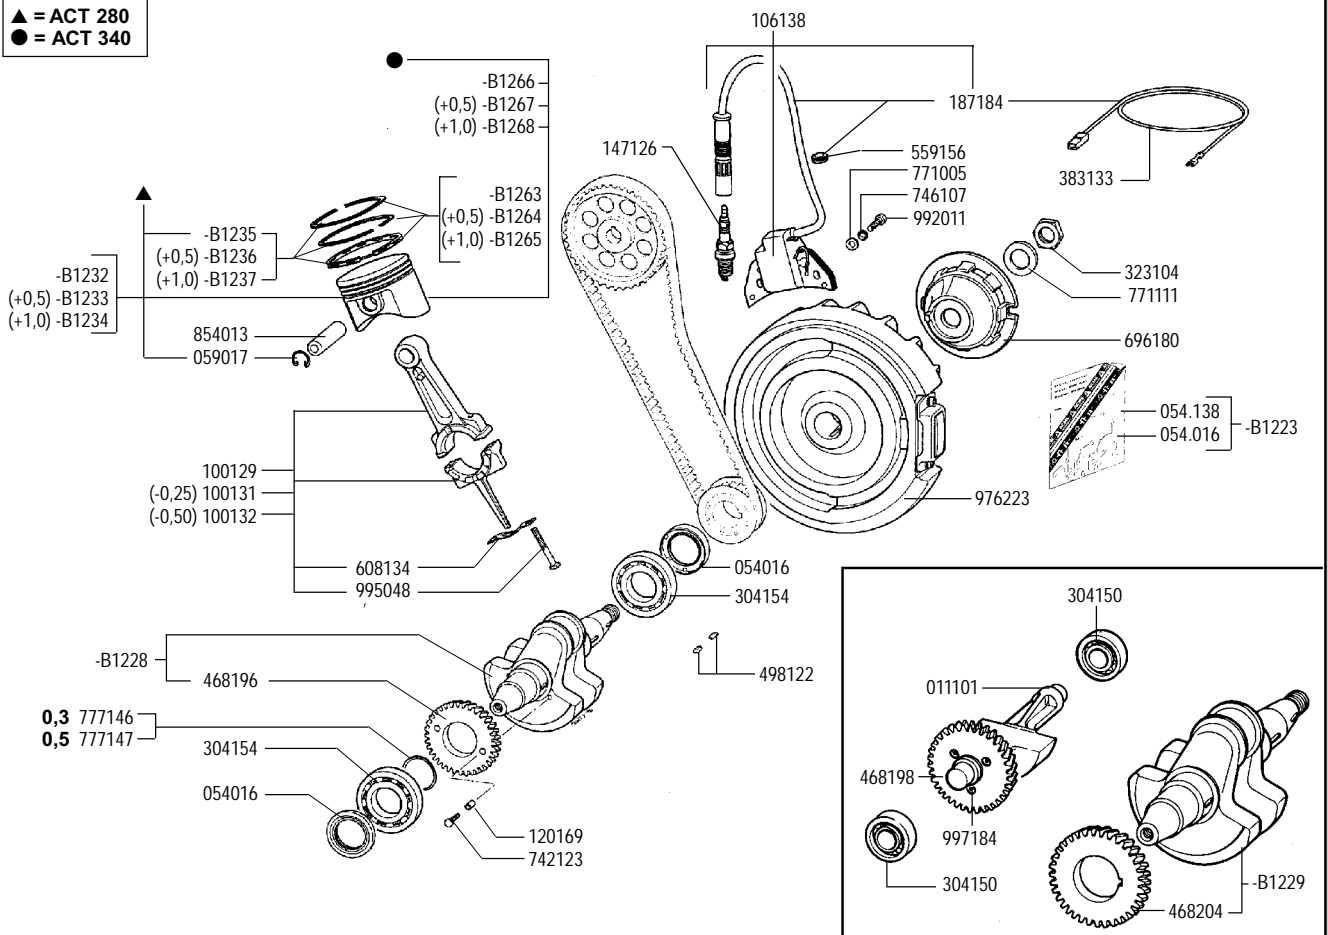

КАТАЛОГ
за резервни части на
двигатели
A220 и A230

ACT 280 - OHC ACT 340 - OHC

cod. -B1276 SHORT BLOCK ACT 280
cod. -B1278 SHORT BLOCK ACT 340

▲ = ACT 280
● = ACT 340

399 = Nero - Black
395 = Giallo -

▲ = ACT 280
● = ACT 340

RICAMBI - SPARE PARTS - ERSATZTEILE - PIECES DETACHEES - REPUESTOS

▲ = ACT 280
● = ACT 340

RICAMBI - SPARE PARTS - ERSATZTEILE - PIECES DETACHEES - REPUESTOS

RICAMBI - SPARE PARTS - ERSATZTEILE - PIECES DETACHEES - REPUESTOS

▲ = ACT 280
● = ACT 340

RICAMBI - SPARE PARTS - ERSATZTEILE - PIECES DETACHEES - REPUESTOS

RICAMBI - SPARE PARTS - ERSATZTEILE - PIECES DETACHEES - REPUESTOS

versione ALPINE
ALPINE version

versione GPL
LPG version