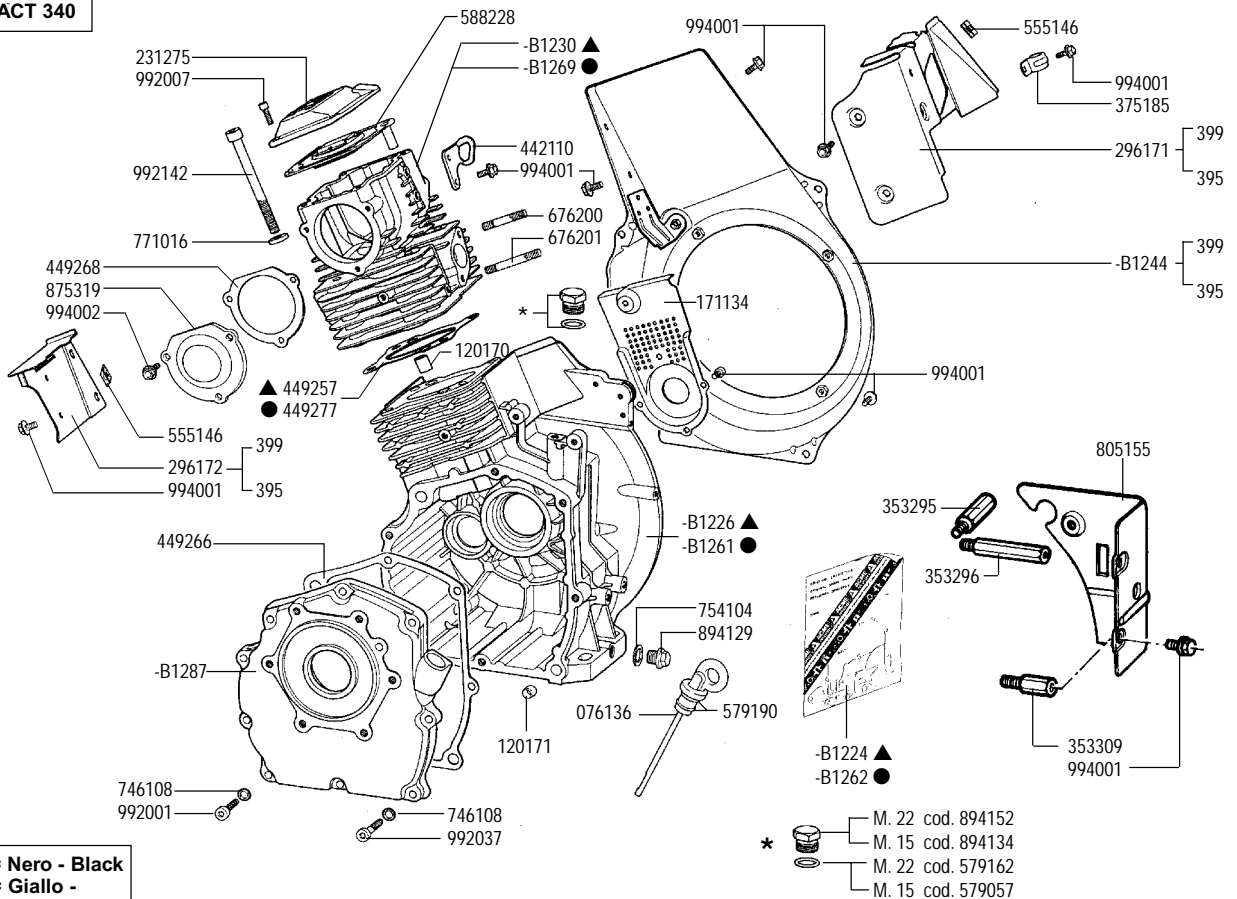

КАТАЛОГ
за резервни части на
двигатели
A220 и A230

ACT 280 - OHC ACT 340 - OHC

cod. -B1276 SHORT BLOCK ACT 280
cod. -B1278 SHORT BLOCK ACT 340

▲ = ACT 280
● = ACT 340

399 = Nero - Black
395 = Giallo -

▲ = ACT 280
● = ACT 340

RICAMBI - SPARE PARTS - ERSATZTEILE - PIECES DETACHEES - REPUESTOS

▲ = ACT 280
● = ACT 340

RICAMBI - SPARE PARTS - ERSATZTEILE - PIECES DETACHEES - REPUESTOS

RICAMBI - SPARE PARTS - ERSATZTEILE - PIECES DETACHEES - REPUESTOS

▲ = ACT 280
● = ACT 340

RICAMBI - SPARE PARTS - ERSATZTEILE - PIECES DETACHEES - REPUESTOS

RICAMBI - SPARE PARTS - ERSATZTEILE - PIECES DETACHEES - REPUESTOS

versione ALPINE
ALPINE version

versione GPL
LPG version