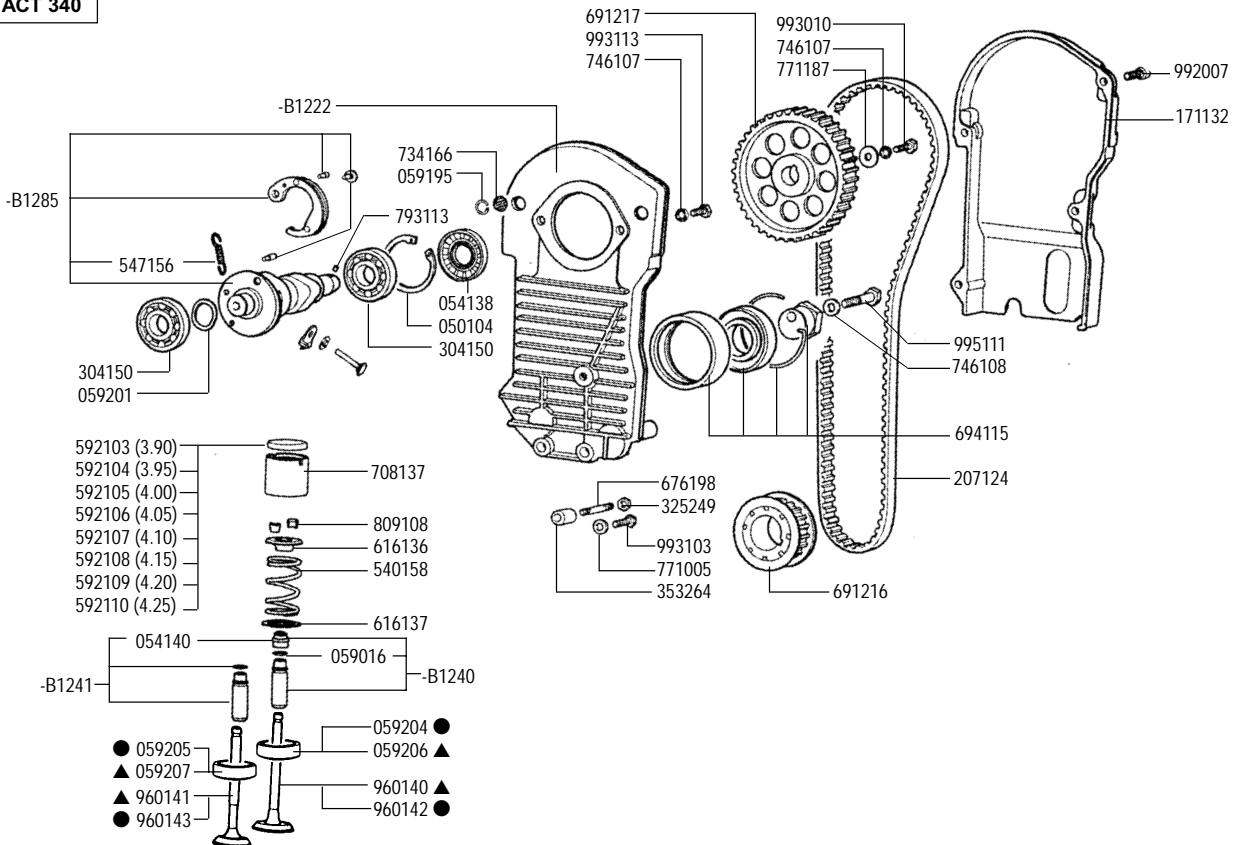

КАТАЛОГ
за резервни части на
двигатели
A220 и A230

ACT 280 - OHC ACT 340 - OHC

cod. -B1276 SHORT BLOCK ACT 280
cod. -B1278 SHORT BLOCK ACT 340

▲ = ACT 280
● = ACT 340

399 = Nero - Black
395 = Giallo -

▲ = ACT 280
● = ACT 340

RICAMBI - SPARE PARTS - ERSATZTEILE - PIECES DETACHEES - REPUESTOS

▲ = ACT 280
● = ACT 340

RICAMBI - SPARE PARTS - ERSATZTEILE - PIECES DETACHEES - REPUESTOS

RICAMBI - SPARE PARTS - ERSATZTEILE - PIECES DETACHEES - REPUESTOS

▲ = ACT 280
● = ACT 340

RICAMBI - SPARE PARTS - ERSATZTEILE - PIECES DETACHEES - REPUESTOS

RICAMBI - SPARE PARTS - ERSATZTEILE - PIECES DETACHEES - REPUESTOS

versione ALPINE
ALPINE version

versione GPL
LPG version