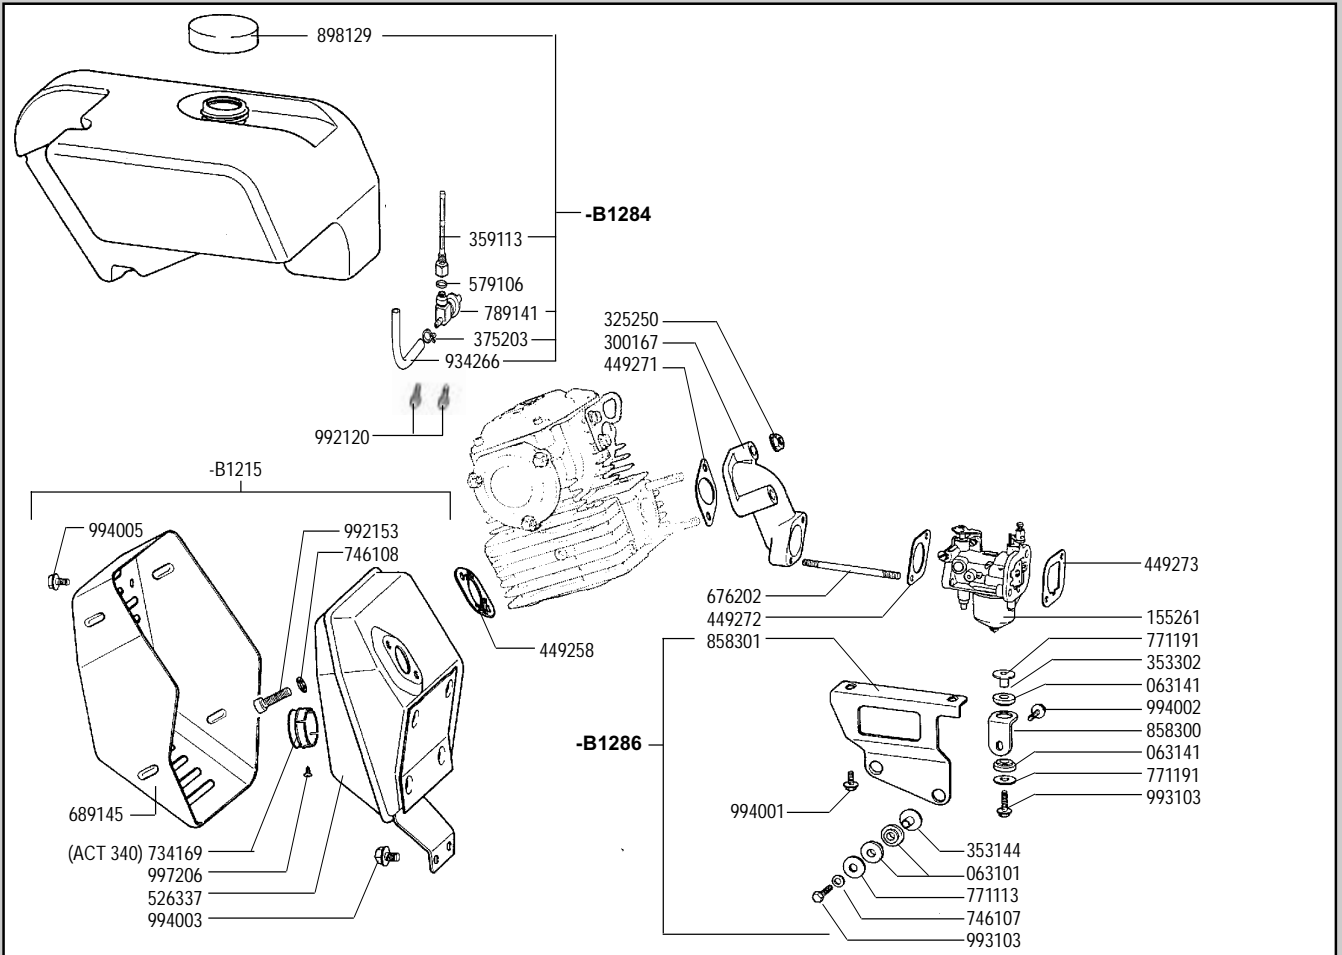

КАТАЛОГ
за резервни части на
двигатели
A220 и A230

ACT 280 - OHC ACT 340 - OHC

cod. -B1276 SHORT BLOCK ACT 280
cod. -B1278 SHORT BLOCK ACT 340

▲ = ACT 280
● = ACT 340

399 = Nero - Black
395 = Giallo -

▲ = ACT 280
● = ACT 340

RICAMBI - SPARE PARTS - ERSATZTEILE - PIECES DETACHEES - REPUESTOS

▲ = ACT 280
● = ACT 340

RICAMBI - SPARE PARTS - ERSATZTEILE - PIECES DETACHEES - REPUESTOS

RICAMBI - SPARE PARTS - ERSATZTEILE - PIECES DETACHEES - REPUESTOS

▲ = ACT 280
● = ACT 340

RICAMBI - SPARE PARTS - ERSATZTEILE - PIECES DETACHEES - REPUESTOS

RICAMBI - SPARE PARTS - ERSATZTEILE - PIECES DETACHEES - REPUESTOS

versione ALPINE
ALPINE version

versione GPL
LPG version